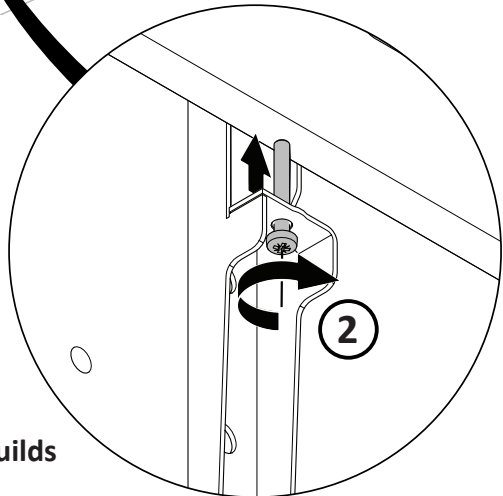

4x M6x12

8x M8 washer

4x M8 spacer

4x wall plugs

4x 8x60mm screw

1 Mount wall bracket

It is the responsibility of the installer to use the appropriate fixings for the specific installation location!

2

Mount screen bracket

- M8x35
- OR
- M8x25
- OR
- M8x16
- OR
- M6x12
- M8 spacer
- M8 washer

**3** Mount screen on wall

**4** Level and secure the screen bracket (optional)

For \*\*\*FS builds only!

For \*\*\*FS and \*\*\*FP builds