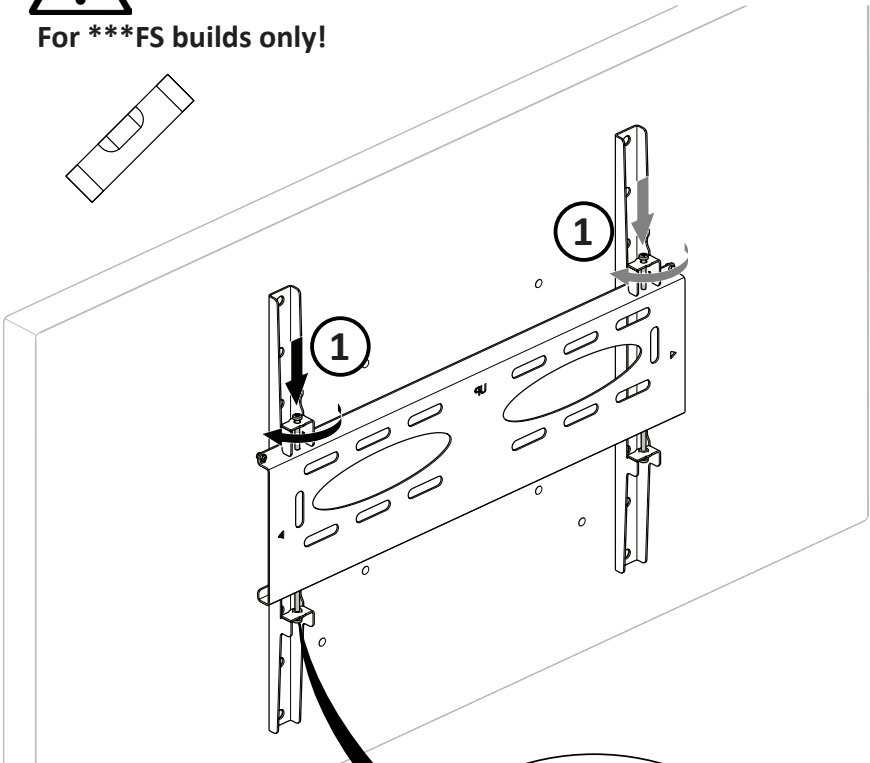

Mount screen bracket

- M8x35
- OR
- M8x25
- OR
- M8x16
- OR
- M6x12
- M8 spacer
- M8 washer

**3** Mount screen on wall

**4** Level and secure the screen bracket (optional)

For \*\*\*FS builds only!

For \*\*\*FS and \*\*\*FP builds